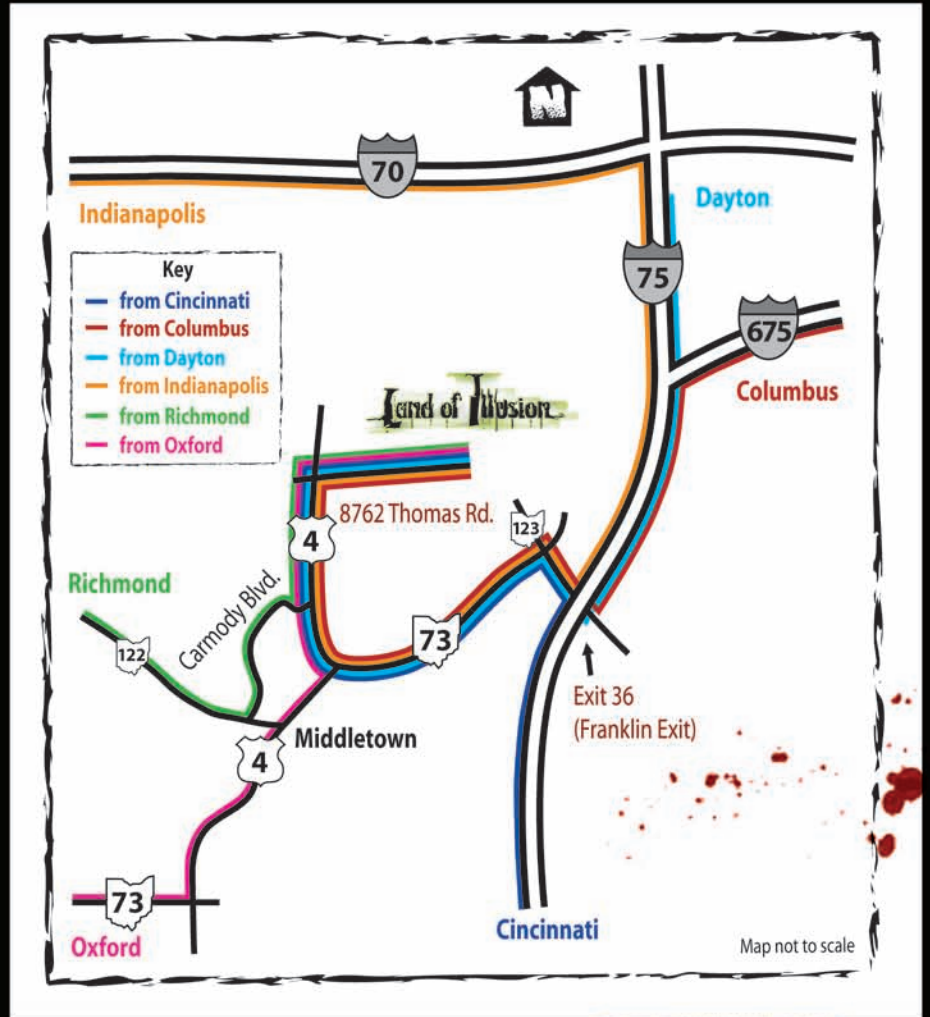

Land of Illusion

DIRECTIONS TO DOOM

The Land of Illusion is located at 8762 Thomas Rd, Middletown, Ohio.

FROM CINCINNATI: Take I-75 N to Exit 36 (Franklin). Turn left onto OH-123 toward Franklin, and left onto OH-73 toward Middletown. Turn right onto US-4, and right onto Thomas Rd.

FROM COLUMBUS: Take I-70 W to I-675 SW toward Dayton. Take I-75 S to Exit 36 (Franklin). Turn right onto OH-123 toward Franklin, and left onto OH-73 toward Middletown. Turn right onto US-4, and right onto Thomas Rd.

FROM DAYTON: Take I-75 S to Exit 36 (Franklin). Turn right onto OH-123 toward Franklin, and left onto OH-73 toward Middletown. Turn right onto US-4, and right onto Thomas Rd.

FROM INDIANAPOLIS: Take I-70 E to I-75 S toward Dayton. Take Exit 36 (Franklin). Turn right onto OH-123 toward Franklin, and left onto OH-73 toward Middletown. Turn right onto US-4, and right onto Thomas Rd.

FROM OXFORD: Take Trenton Oxford Rd (OH-73) E toward Amanda, and left onto US-4 N. Turn right onto Thomas Rd.

FROM RICHMOND: Take OH-122 E toward Middletown. Turn left (N) onto Carmody Blvd, left onto US-4, and right onto Thomas Rd.